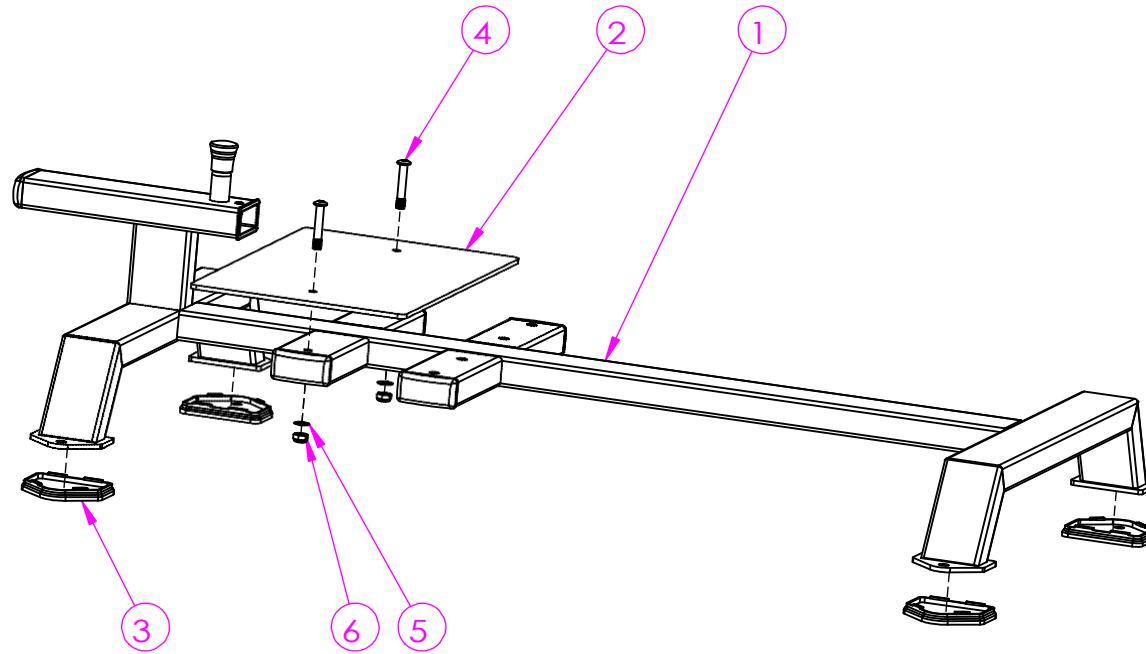

HS-1010 Sissy Squat INSTALLATION INSTRUCTION

NO.	CODE	NAME	QUANTITY
1	R20-1416	Bottom Frame	1
2	R02-5028	Checker plate	1
3	R06-1034	40X80Square Pad	4
4	Cup Head M10X60	Cup Head M10X60	2
5	M10 Flat Washer	M10 Flat Washer	2
6	M10 anti-loose nut	M10 anti-loose nut	2

NO.	CODE	NAME	QUANTITY
1	Step 1		
2	R20-1417	Adjustable Tube	1

NO.	CODE	NAME	QUANTITY
1	Step 2		1
2	R04-1154	Chrome	1
3	35 Washer	35 Washer	2
4	R02-1386	55 Washer	2
5	M12 Flat Washer	M12 Flat Washer	8
6	Cup Head M12X70	Cup Head M12X70	4
7	M12 anti-loose nut	M12 anti-loose nut	4

NO.	CODE	NAME	QUANTITY
1	Step 3		1
2	R20-1418	Cushion frame	1
3	R07-1123	Washer	1
4	M8 Flat Washer	M8 Flat Washer	4
5	M8X80	Cup Head M8X80	4