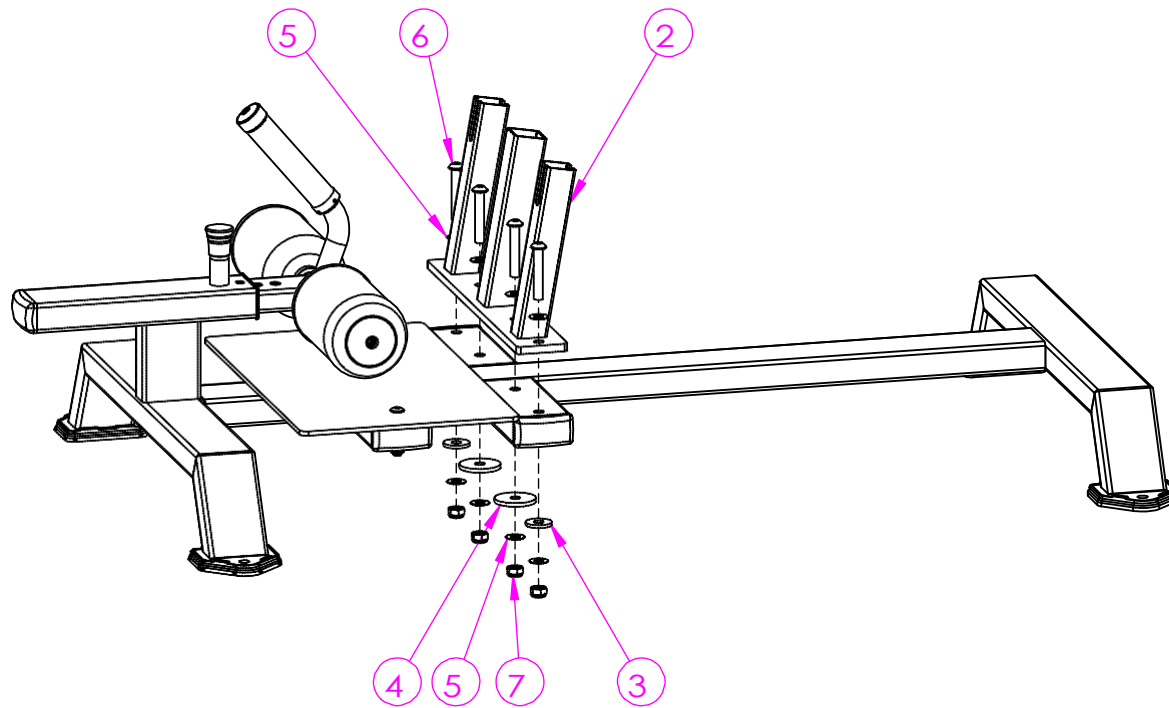

HS-1010 Sissy Squat INSTALLATION INSTRUCTION

NO.	CODE	NAME	QUANTITY
1	R20-1416	Bottom Frame	1
2	R02-5028	Checker plate	1
3	R06-1034	40X80Square Pad	4
4	Cup Head M10X60	Cup Head M10X60	2
5	M10 Flat Washer	M10 Flat Washer	2
6	M10 anti-loose nut	M10 anti-loose nut	2

NO.	CODE	NAME	QUANTITY
1	Step 1		
2	R20-1417	Adjustable Tube	1

NO.	CODE	NAME	QUANTITY
1	Step 2		1
2	R04-1154	Chrome	1
3	35 Washer	35 Washer	2
4	R02-1386	55 Washer	2
5	M12 Flat Washer	M12 Flat Washer	8
6	Cup Head M12X70	Cup Head M12X70	4
7	M12 anti-loose nut	M12 anti-loose nut	4

NO.	CODE	NAME	QUANTITY
1	Step 3		1
2	R20-1418	Cushion frame	1
3	R07-1123	Washer	1
4	M8 Flat Washer	M8 Flat Washer	4
5	M8X80	Cup Head M8X80	4