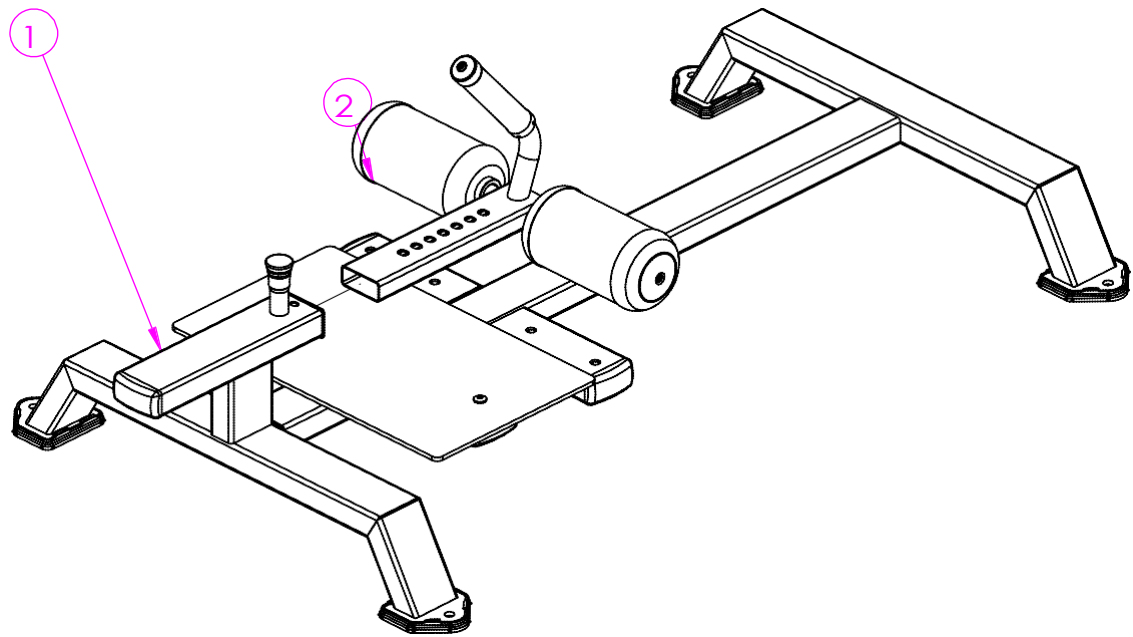

HS-1010 Sissy Squat INSTALLATION INSTRUCTION

NO.	CODE	NAME	QUANTITY
1	R20-1416	Bottom Frame	1
2	R02-5028	Checker plate	1
3	R06-1034	40X80Square Pad	4
4	Cup Head M10X60	Cup Head M10X60	2
5	M10 Flat Washer	M10 Flat Washer	2
6	M10 anti-loose nut	M10 anti-loose nut	2

NO.	CODE	NAME	QUANTITY
1	Step 1		
2	R20-1417	Adjustable Tube	1

NO.	CODE	NAME	QUANTITY
1	Step 2		1
2	R04-1154	Chrome	1
3	35 Washer	35 Washer	2
4	R02-1386	55 Washer	2
5	M12 Flat Washer	M12 Flat Washer	8
6	Cup Head M12X70	Cup Head M12X70	4
7	M12 anti-loose nut	M12 anti-loose nut	4

NO.	CODE	NAME	QUANTITY
1	Step 3		1
2	R20-1418	Cushion frame	1
3	R07-1123	Washer	1
4	M8 Flat Washer	M8 Flat Washer	4
5	M8X80	Cup Head M8X80	4