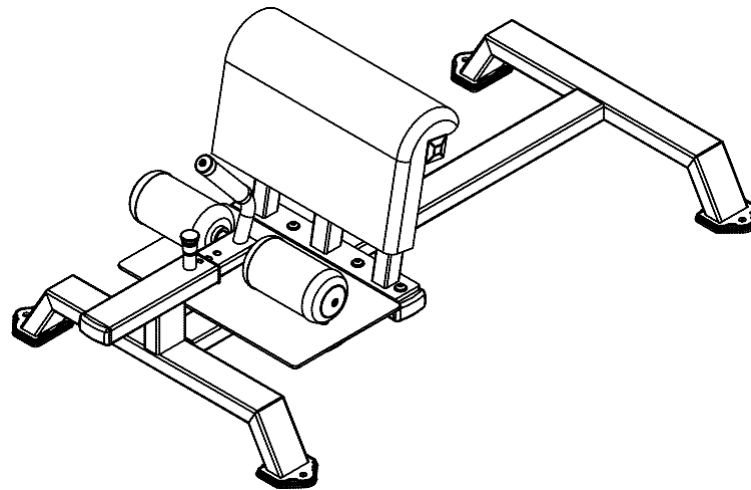

HS-1010 Sissy Squat INSTALLATION INSTRUCTION

NO.	CODE	NAME	QUANTITY
1	R20-1416	Bottom Frame	1
2	R02-5028	Checker plate	1
3	R06-1034	40X80Square Pad	4
4	Cup Head M10X60	Cup Head M10X60	2
5	M10 Flat Washer	M10 Flat Washer	2
6	M10 anti-loose nut	M10 anti-loose nut	2

NO.	CODE	NAME	QUANTITY
1	Step 1		
2	R20-1417	Adjustable Tube	1

NO.	CODE	NAME	QUANTITY
1	Step 2		1
2	R04-1154	Chrome	1
3	35 Washer	35 Washer	2
4	R02-1386	55 Washer	2
5	M12 Flat Washer	M12 Flat Washer	8
6	Cup Head M12X70	Cup Head M12X70	4
7	M12 anti-loose nut	M12 anti-loose nut	4

NO.	CODE	NAME	QUANTITY
1	Step 3		1
2	R20-1418	Cushion frame	1
3	R07-1123	Washer	1
4	M8 Flat Washer	M8 Flat Washer	4
5	M8X80	Cup Head M8X80	4