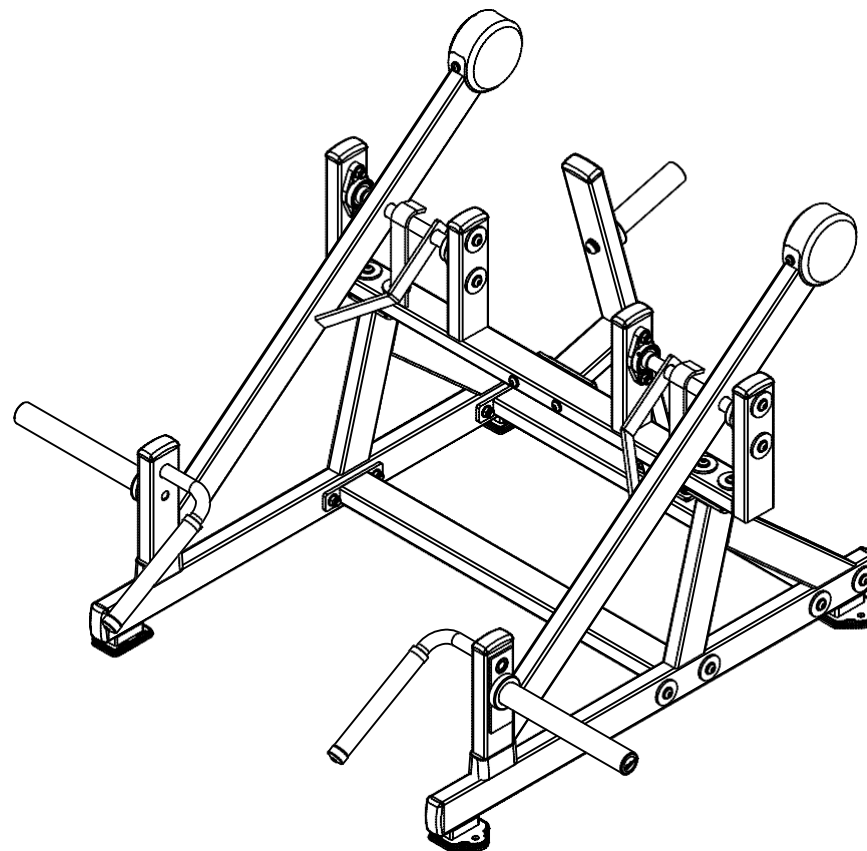

HS-1028 SQUAT&LUNGE

NO.	CODE	NAME	QUANTITY
1	R04-5295	Connection Tube	1
2	R04-5296	Connection Tube NoHoles	1
3	R20-1221	Left Side Rack	1
4	R20-1222	Right Side Rack	1
5	R06-1034	40X80 Square Pad	4
6	M12 Flat Washer	M12 Flat Washer	16
7	M12x70	M12x70	8
8	M12 anti-loose nut	M12 anti-loose nut	8
9	55 Washer	55 Washer	8

NO.	CODE	NAME	QUANTITY
1	Step 2		1
2	R20-1223	Arm Of Force Support Rack	1
3	R20-1224	Middle Rack	1
4	55 Washer	55 Washer	6
5	M12x70	M12x70	6
6	M12x105	M12x105	2
7	M12 Flat Washer	M12 Flat Washer	16
8	M12 anti-loose nut	M12 anti-loose nut	8

NO.	CODE	NAME	QUANTITY
1	Step 3		1
2	R20-1225	Left Arm Of Force	1
3	R20-1226	Right Arm Of Force	1
4	55 Washer	55 Washer	8
5	M12 Flat Washer	M12 Flat Washer	16
6	M12x75	M12x75	8
7	M12 anti-loose nut	M12 anti-loose nut	8