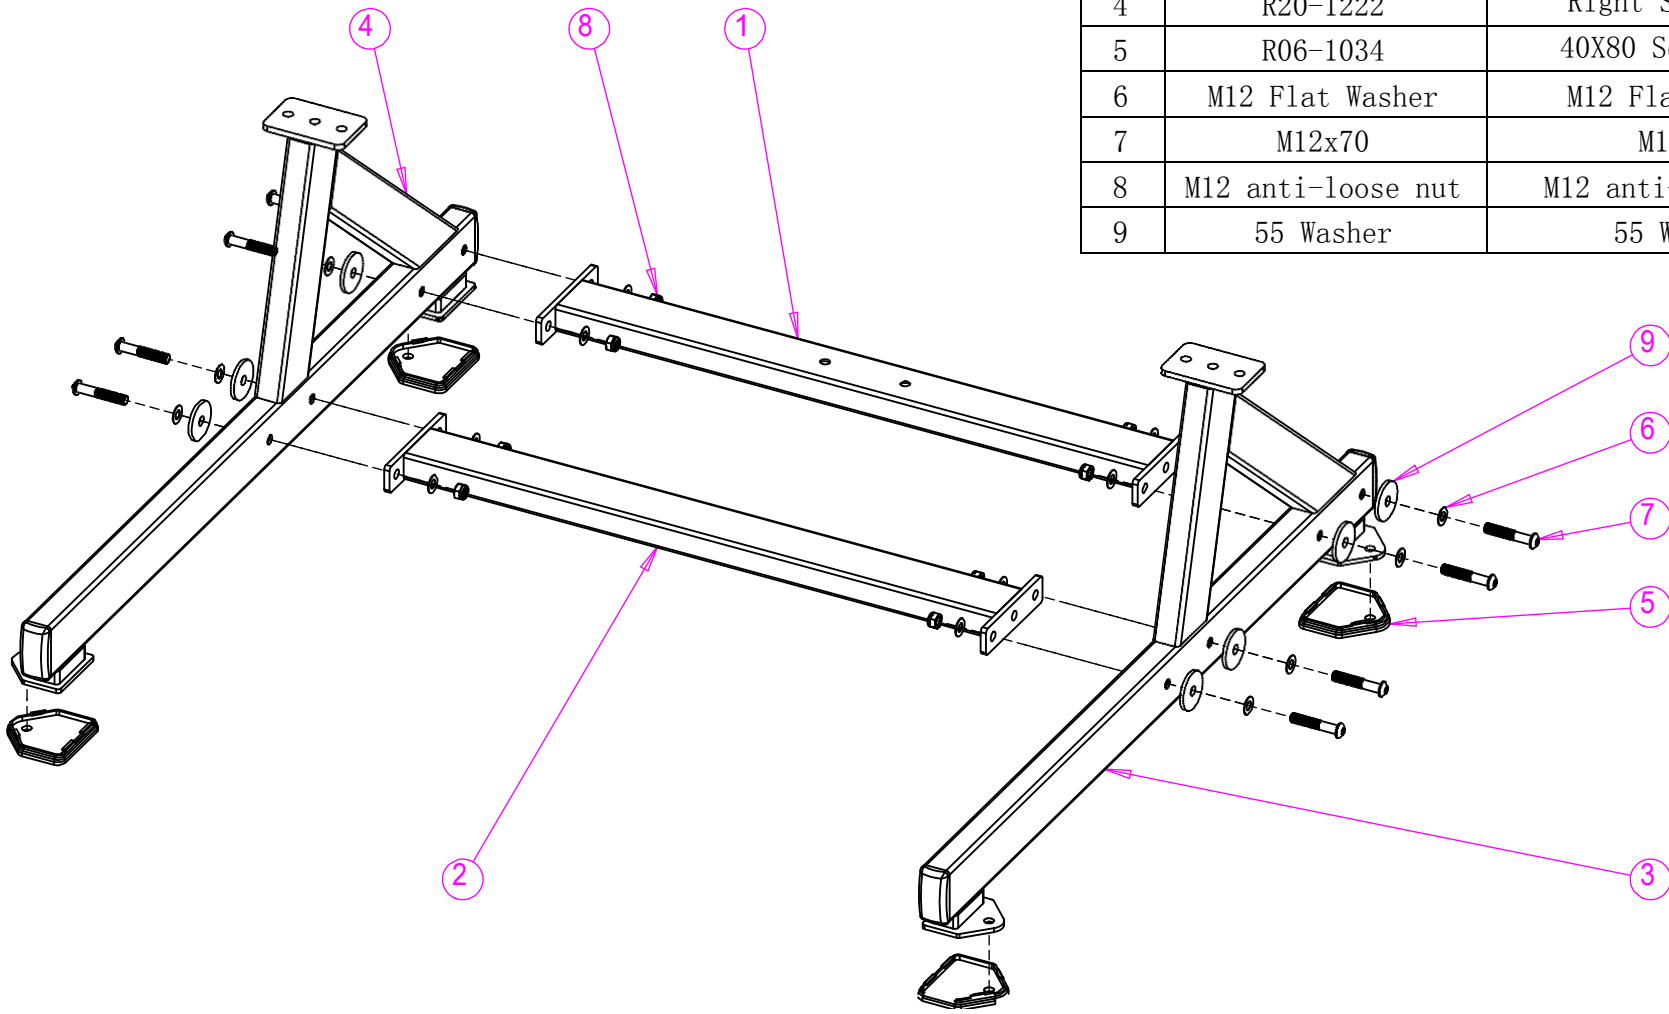

HS-1028 SQUAT&LUNGE

NO.	CODE	NAME	QUANTITY
1	R04-5295	Connection Tube	1
2	R04-5296	Connection Tube NoHoles	1
3	R20-1221	Left Side Rack	1
4	R20-1222	Right Side Rack	1
5	R06-1034	40X80 Square Pad	4
6	M12 Flat Washer	M12 Flat Washer	16
7	M12x70	M12x70	8
8	M12 anti-loose nut	M12 anti-loose nut	8
9	55 Washer	55 Washer	8

NO.	CODE	NAME	QUANTITY
1	Step 2		1
2	R20-1223	Arm Of Force Support Rack	1
3	R20-1224	Middle Rack	1
4	55 Washer	55 Washer	6
5	M12x70	M12x70	6
6	M12x105	M12x105	2
7	M12 Flat Washer	M12 Flat Washer	16
8	M12 anti-loose nut	M12 anti-loose nut	8

NO.	CODE	NAME	QUANTITY
1	Step 3		1
2	R20-1225	Left Arm Of Force	1
3	R20-1226	Right Arm Of Force	1
4	55 Washer	55 Washer	8
5	M12 Flat Washer	M12 Flat Washer	16
6	M12x75	M12x75	8
7	M12 anti-loose nut	M12 anti-loose nut	8