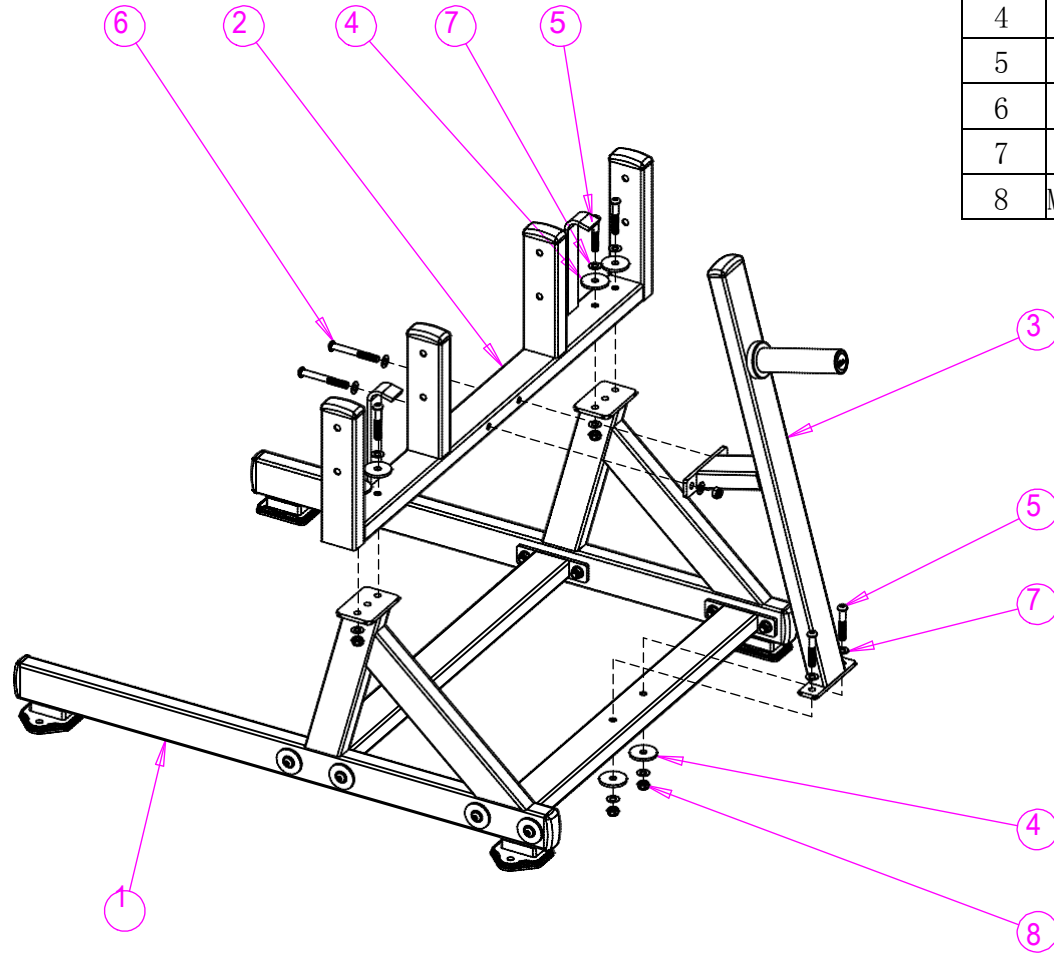

HS-1028 SQUAT&LUNGE

NO.	CODE	NAME	QUANTITY
1	R04-5295	Connection Tube	1
2	R04-5296	Connection Tube NoHoles	1
3	R20-1221	Left Side Rack	1
4	R20-1222	Right Side Rack	1
5	R06-1034	40X80 Square Pad	4
6	M12 Flat Washer	M12 Flat Washer	16
7	M12x70	M12x70	8
8	M12 anti-loose nut	M12 anti-loose nut	8
9	55 Washer	55 Washer	8

NO.	CODE	NAME	QUANTITY
1	Step 2		1
2	R20-1223	Arm Of Force Support Rack	1
3	R20-1224	Middle Rack	1
4	55 Washer	55 Washer	6
5	M12x70	M12x70	6
6	M12x105	M12x105	2
7	M12 Flat Washer	M12 Flat Washer	16
8	M12 anti-loose nut	M12 anti-loose nut	8

NO.	CODE	NAME	QUANTITY
1	Step 3		1
2	R20-1225	Left Arm Of Force	1
3	R20-1226	Right Arm Of Force	1
4	55 Washer	55 Washer	8
5	M12 Flat Washer	M12 Flat Washer	16
6	M12x75	M12x75	8
7	M12 anti-loose nut	M12 anti-loose nut	8